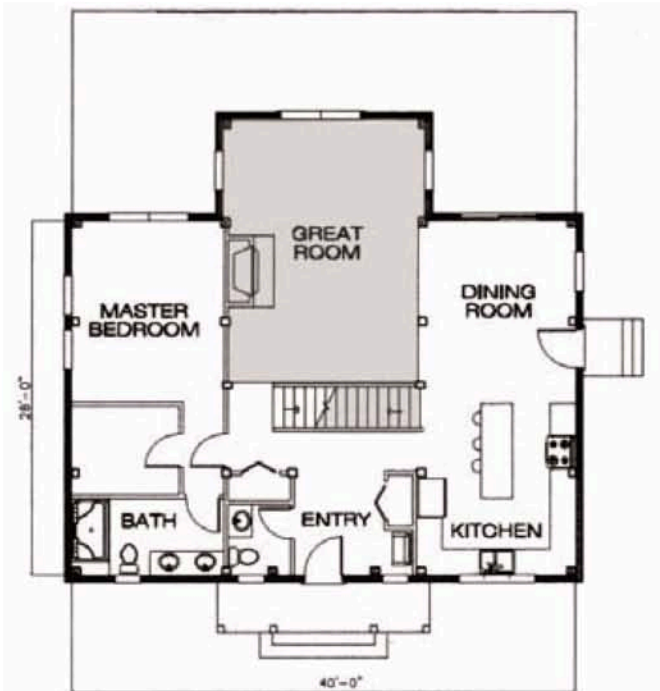

Tellico Lodge

[Click Here
to request pricing](#)

2208 SF

Great Room with Vaulted Ceiling

Dining Area Overlooking Great Room

1st Floor Master Suite

3 Bedrooms and Loft on Second Floor

2-1/2 Baths

Eastern White Pine or Douglas Fir Timber Frame

First Floor Plan

Second Floor Plan