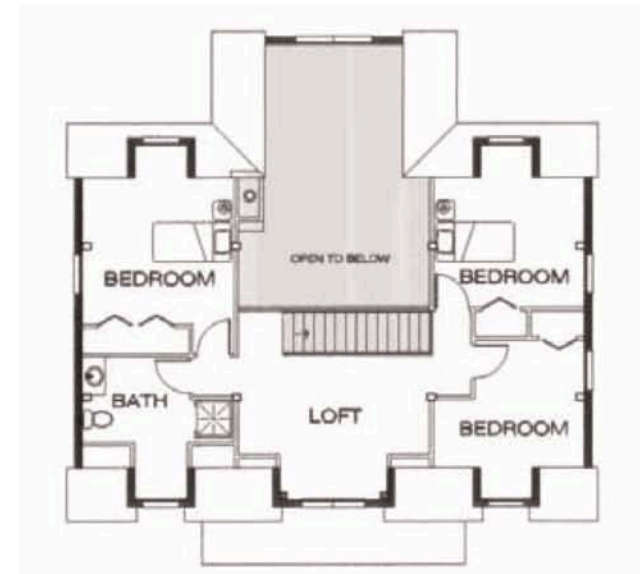

Tellico Lodge

[Click Here
to request pricing](#)

2208 SF

Great Room with Vaulted Ceiling

Dining Area Overlooking Great Room

1st Floor Master Suite

3 Bedrooms and Loft on Second Floor

2-1/2 Baths

Eastern White Pine or Douglas Fir Timber Frame

First Floor Plan

Second Floor Plan